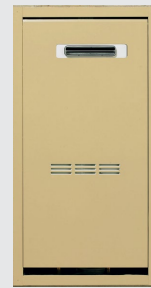

Fully Recessed Box (RBOX02)

W1100 x H570 mm