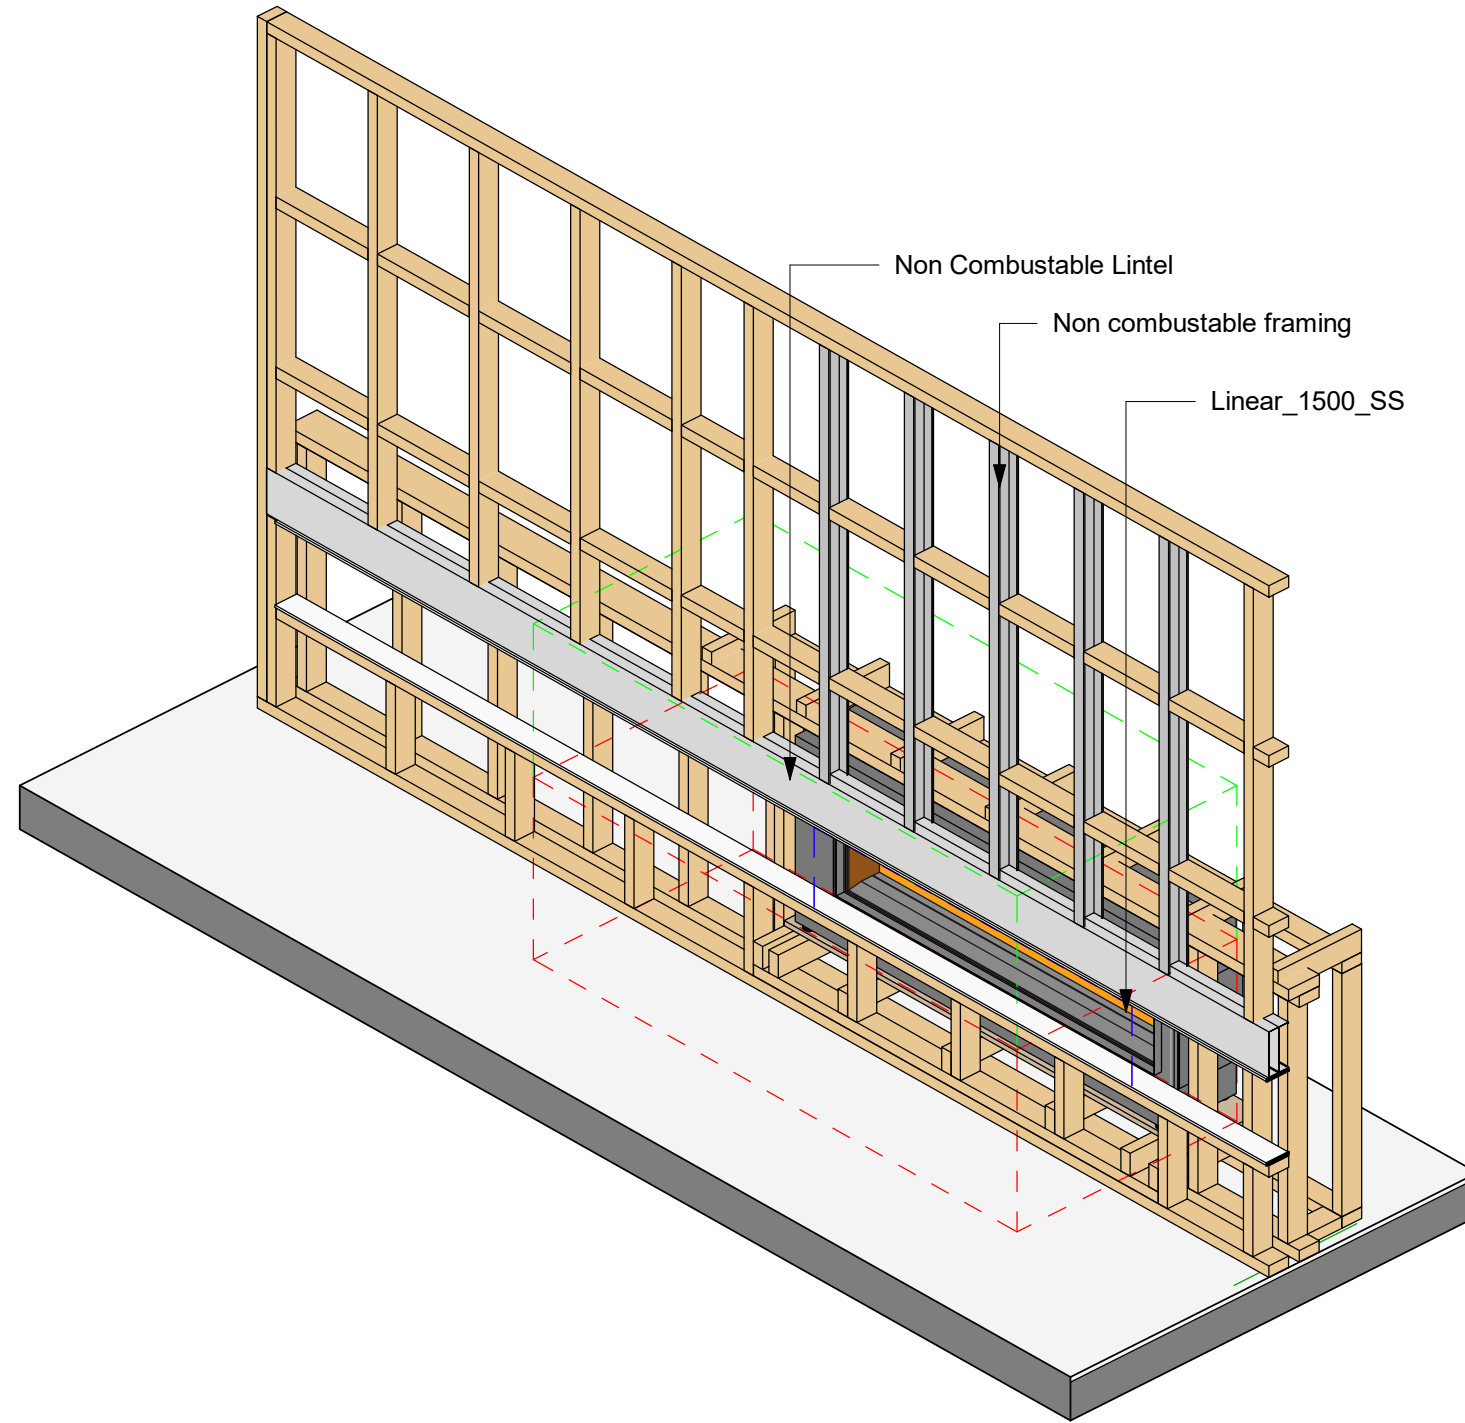

Note:
Non Combustable zones require the use of non combustable framing and linings.

Isometric View

Original Sheet Size A3 Note that designs illustrated are indicative examples only and will require specific design.

© 2019 Rinnai New Zealand Ltd. Rinnai is constantly improving its products, and as such, all information and specifications are subject to change or variation without notice.

Linear Fire 1500 - Single Sided
Isometric Structure
Isometric Structure

0800 746 624
Family: linear1500_ss
Type: Linear
Scale:
July 2019

Sheet: rinnai_linear1500_ss_042