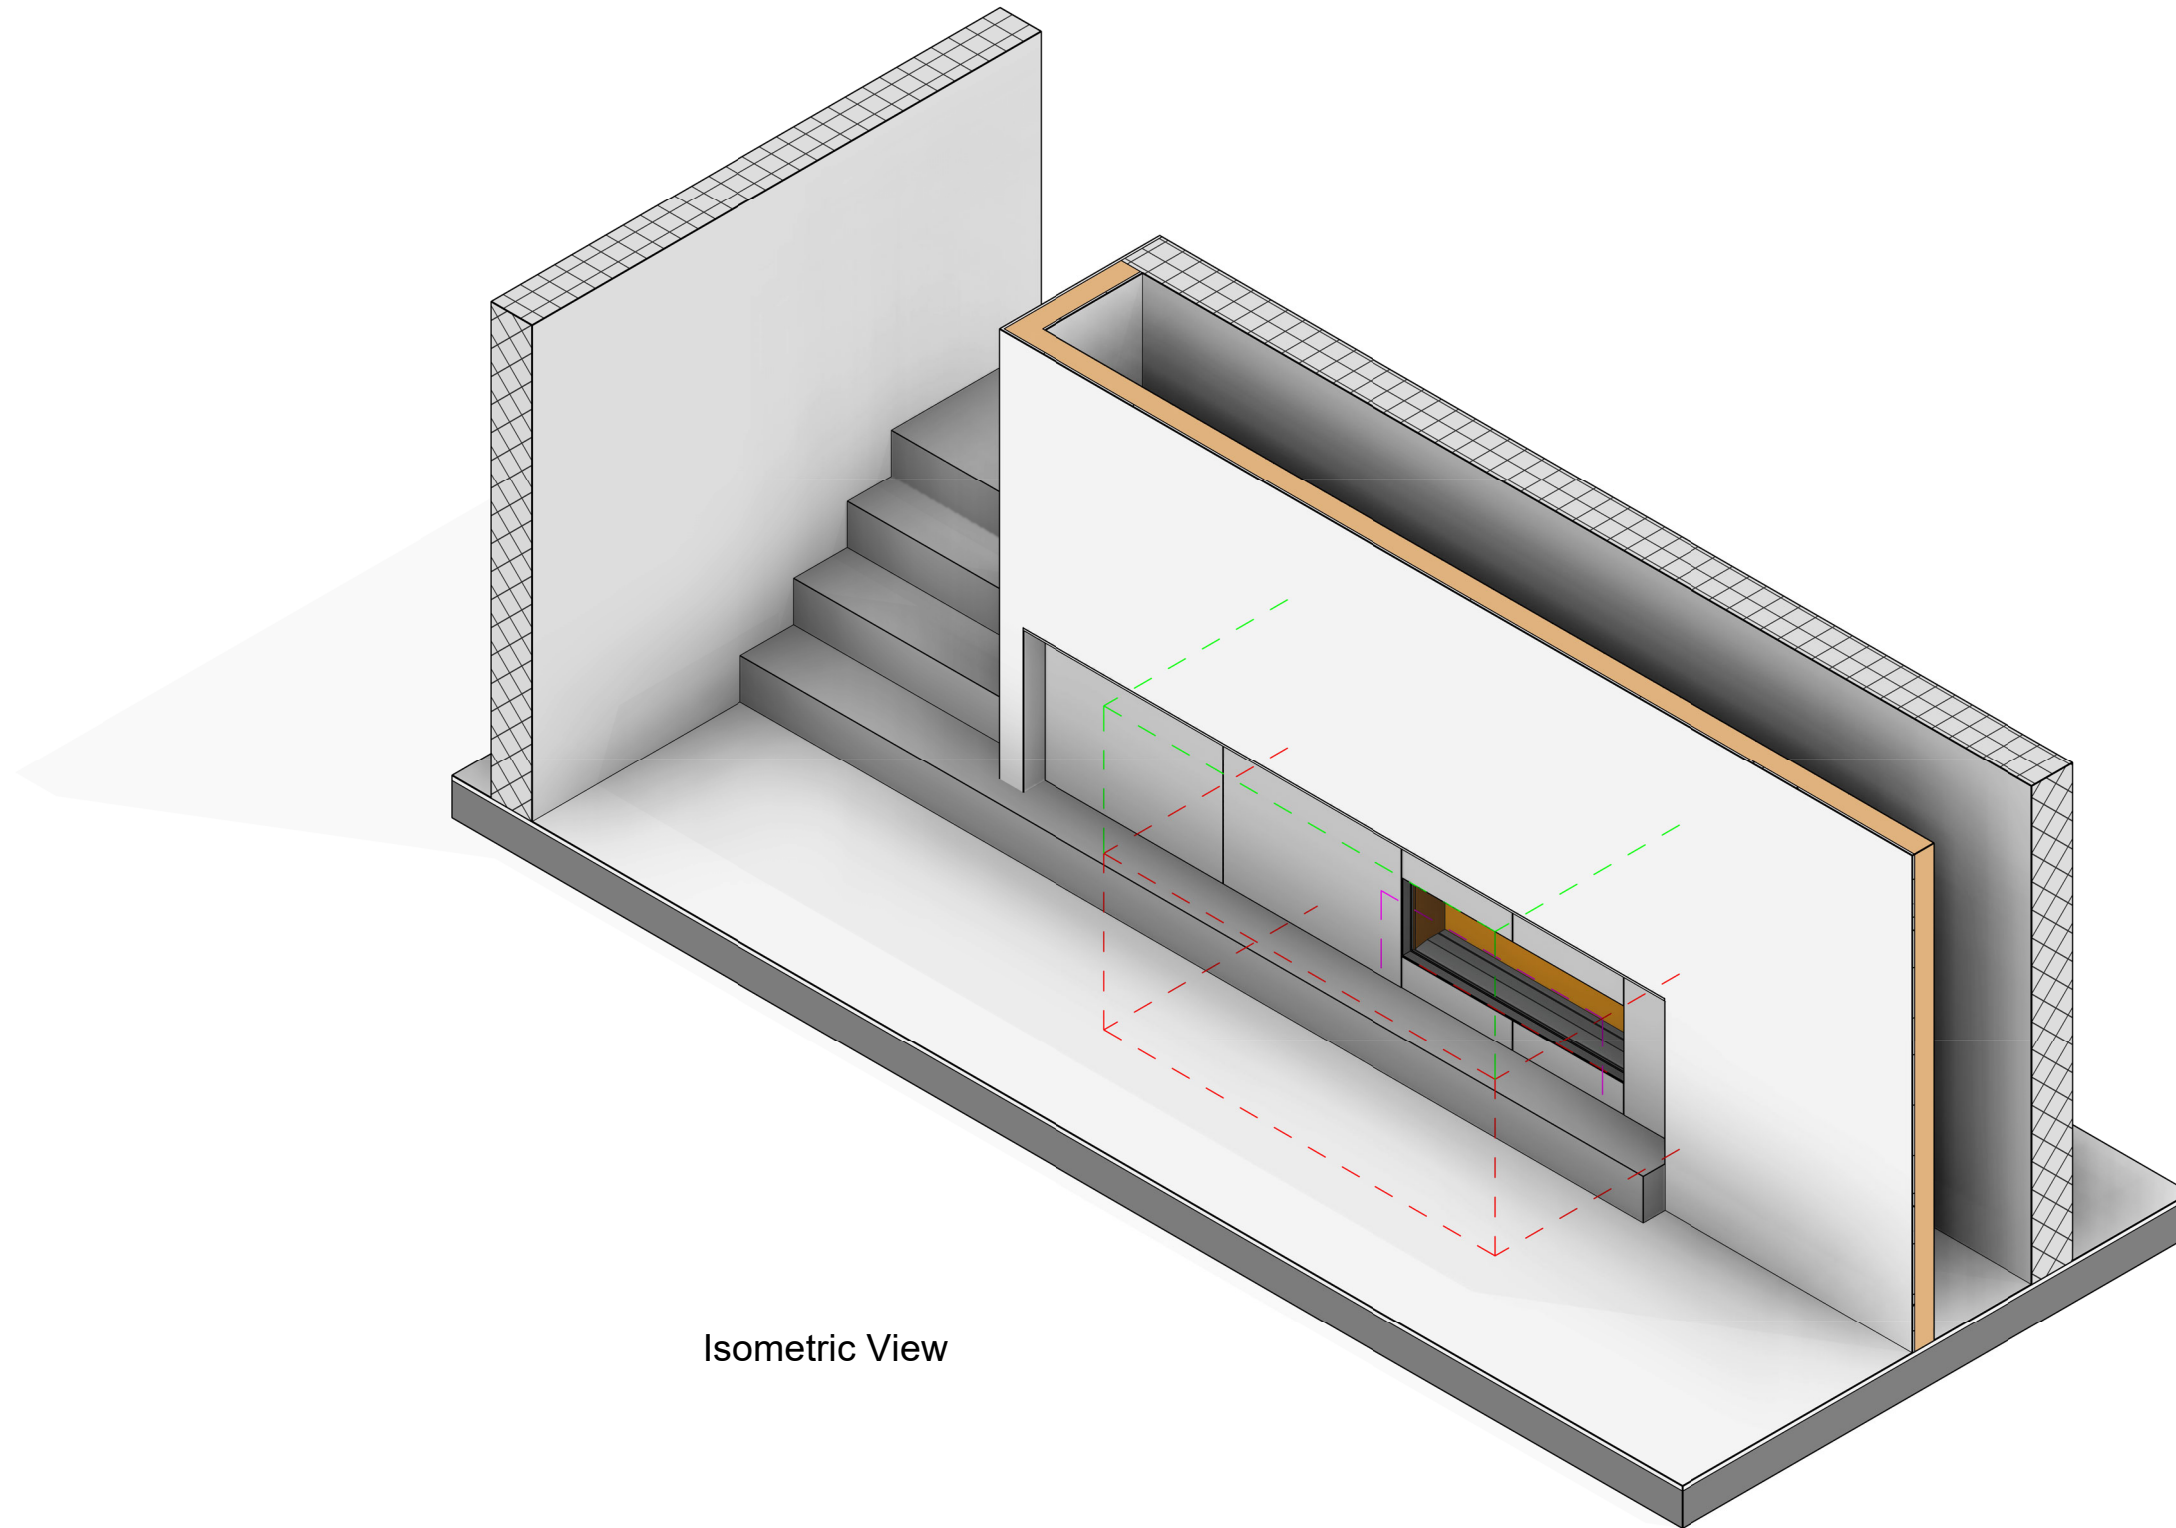

Note:

Non Combustable zones require the use of non combustable framing and linings.

Isometric View

Original Sheet Size A3 Note that designs illustrated are indicative examples only and will require specific design.

© 2019 Rinnai New Zealand Ltd. Rinnai is constantly improving its products, and as such, all information and specifications are subject to change or variation without notice.

Linear Fire 1000 - Single Sided
Isometric - Walls
Isometric Walls

0800 746 624
Family: linear1000_ss
Type: Linear
Scale:
July 2019

Sheet: rinnai_linear1000_ss_040